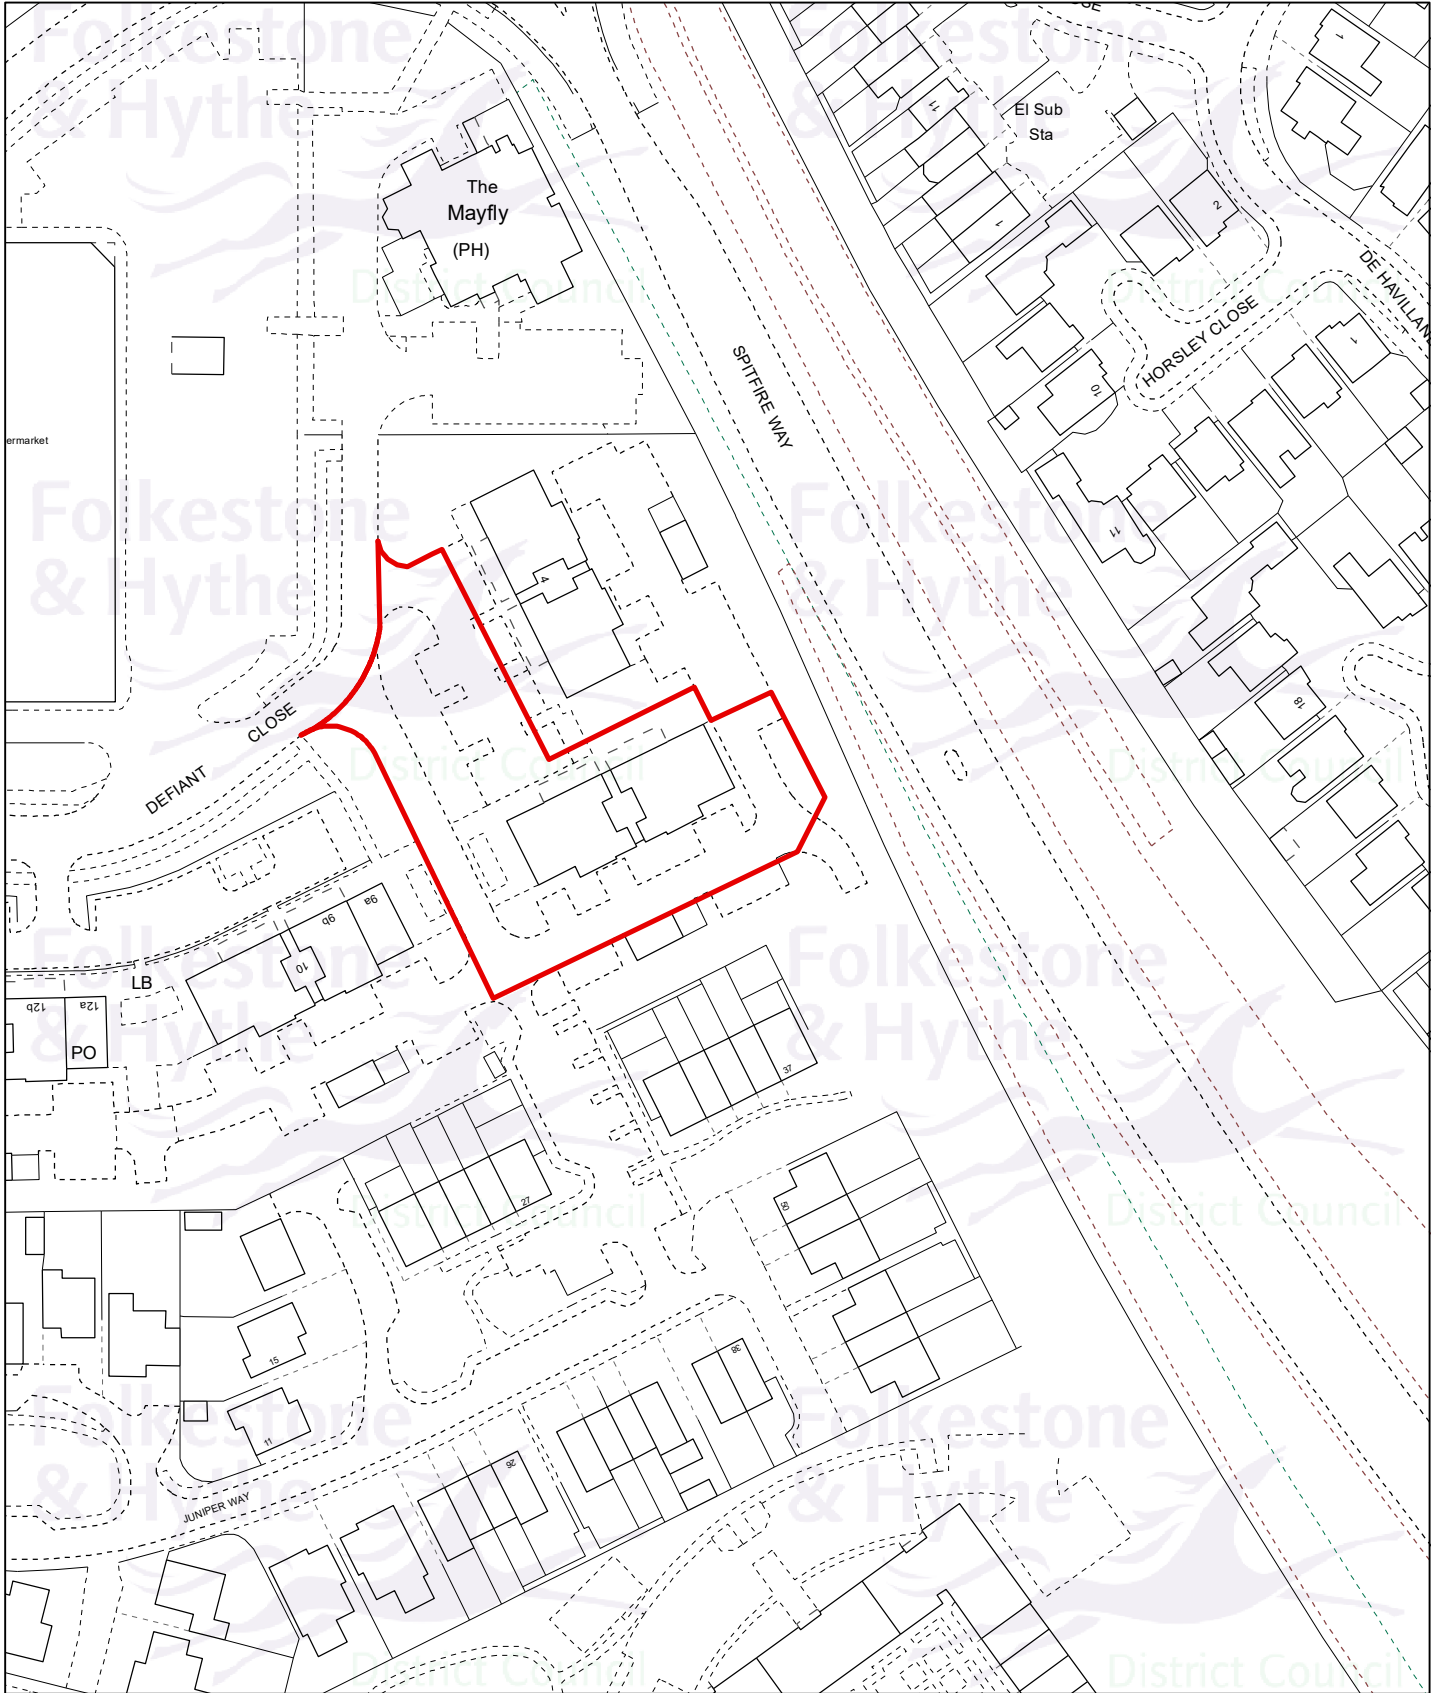

6A, 6B, 8A and 8B Defiant Close, Hawkinge, Folkestone, CT18 7SU

Drawn date:
26 May 2022

Drawn by:
A. Gheroghita

Drawing ref:
2139/CO/TG

Contains Ordnance Survey data
© Crown copyright and database right
Folkestone & Hythe District Council 100019677 - 2022

Meters

0 12.5 25 50 75 100 125

Drawn at 1:1,250 on A4